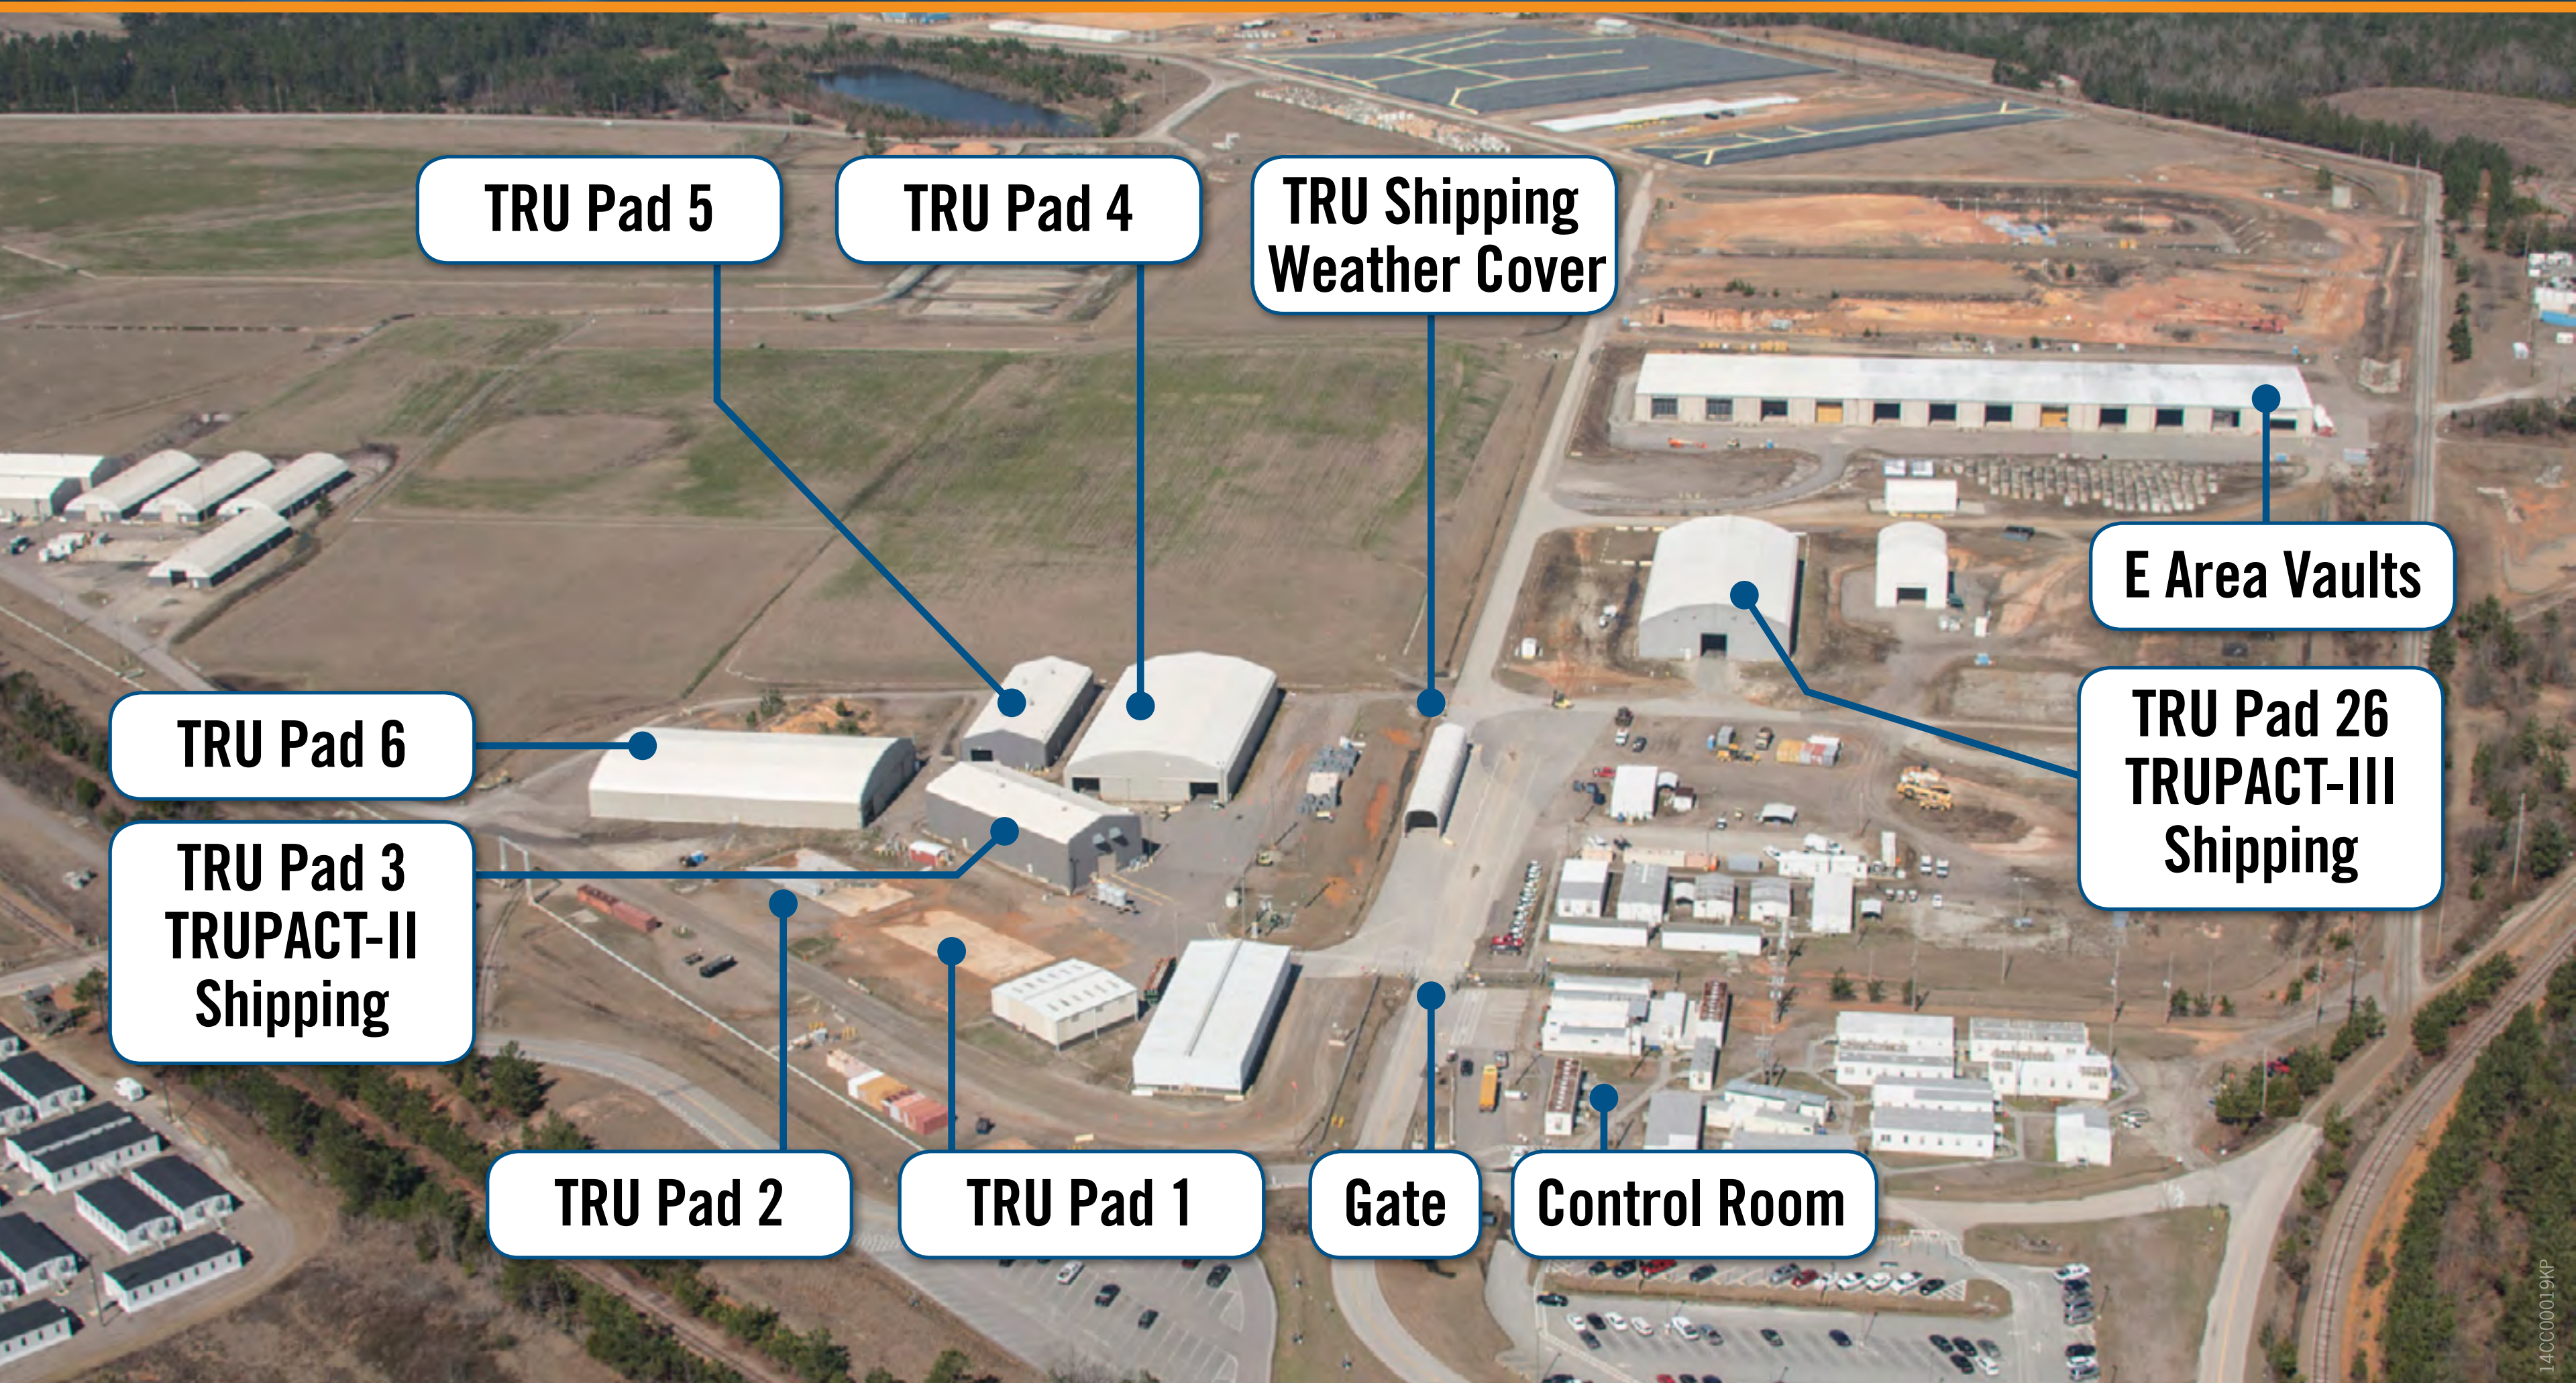

SRS Solid Waste Management Facility

TRU Pad 5

TRU Pad 4

**TRU Shipping
Weather Cover**

E Area Vaults

**TRU Pad 26
TRUPACT-III
Shipping**

TRU Pad 6

**TRU Pad 3
TRUPACT-II
Shipping**

TRU Pad 2

TRU Pad 1

Gate

Control Room