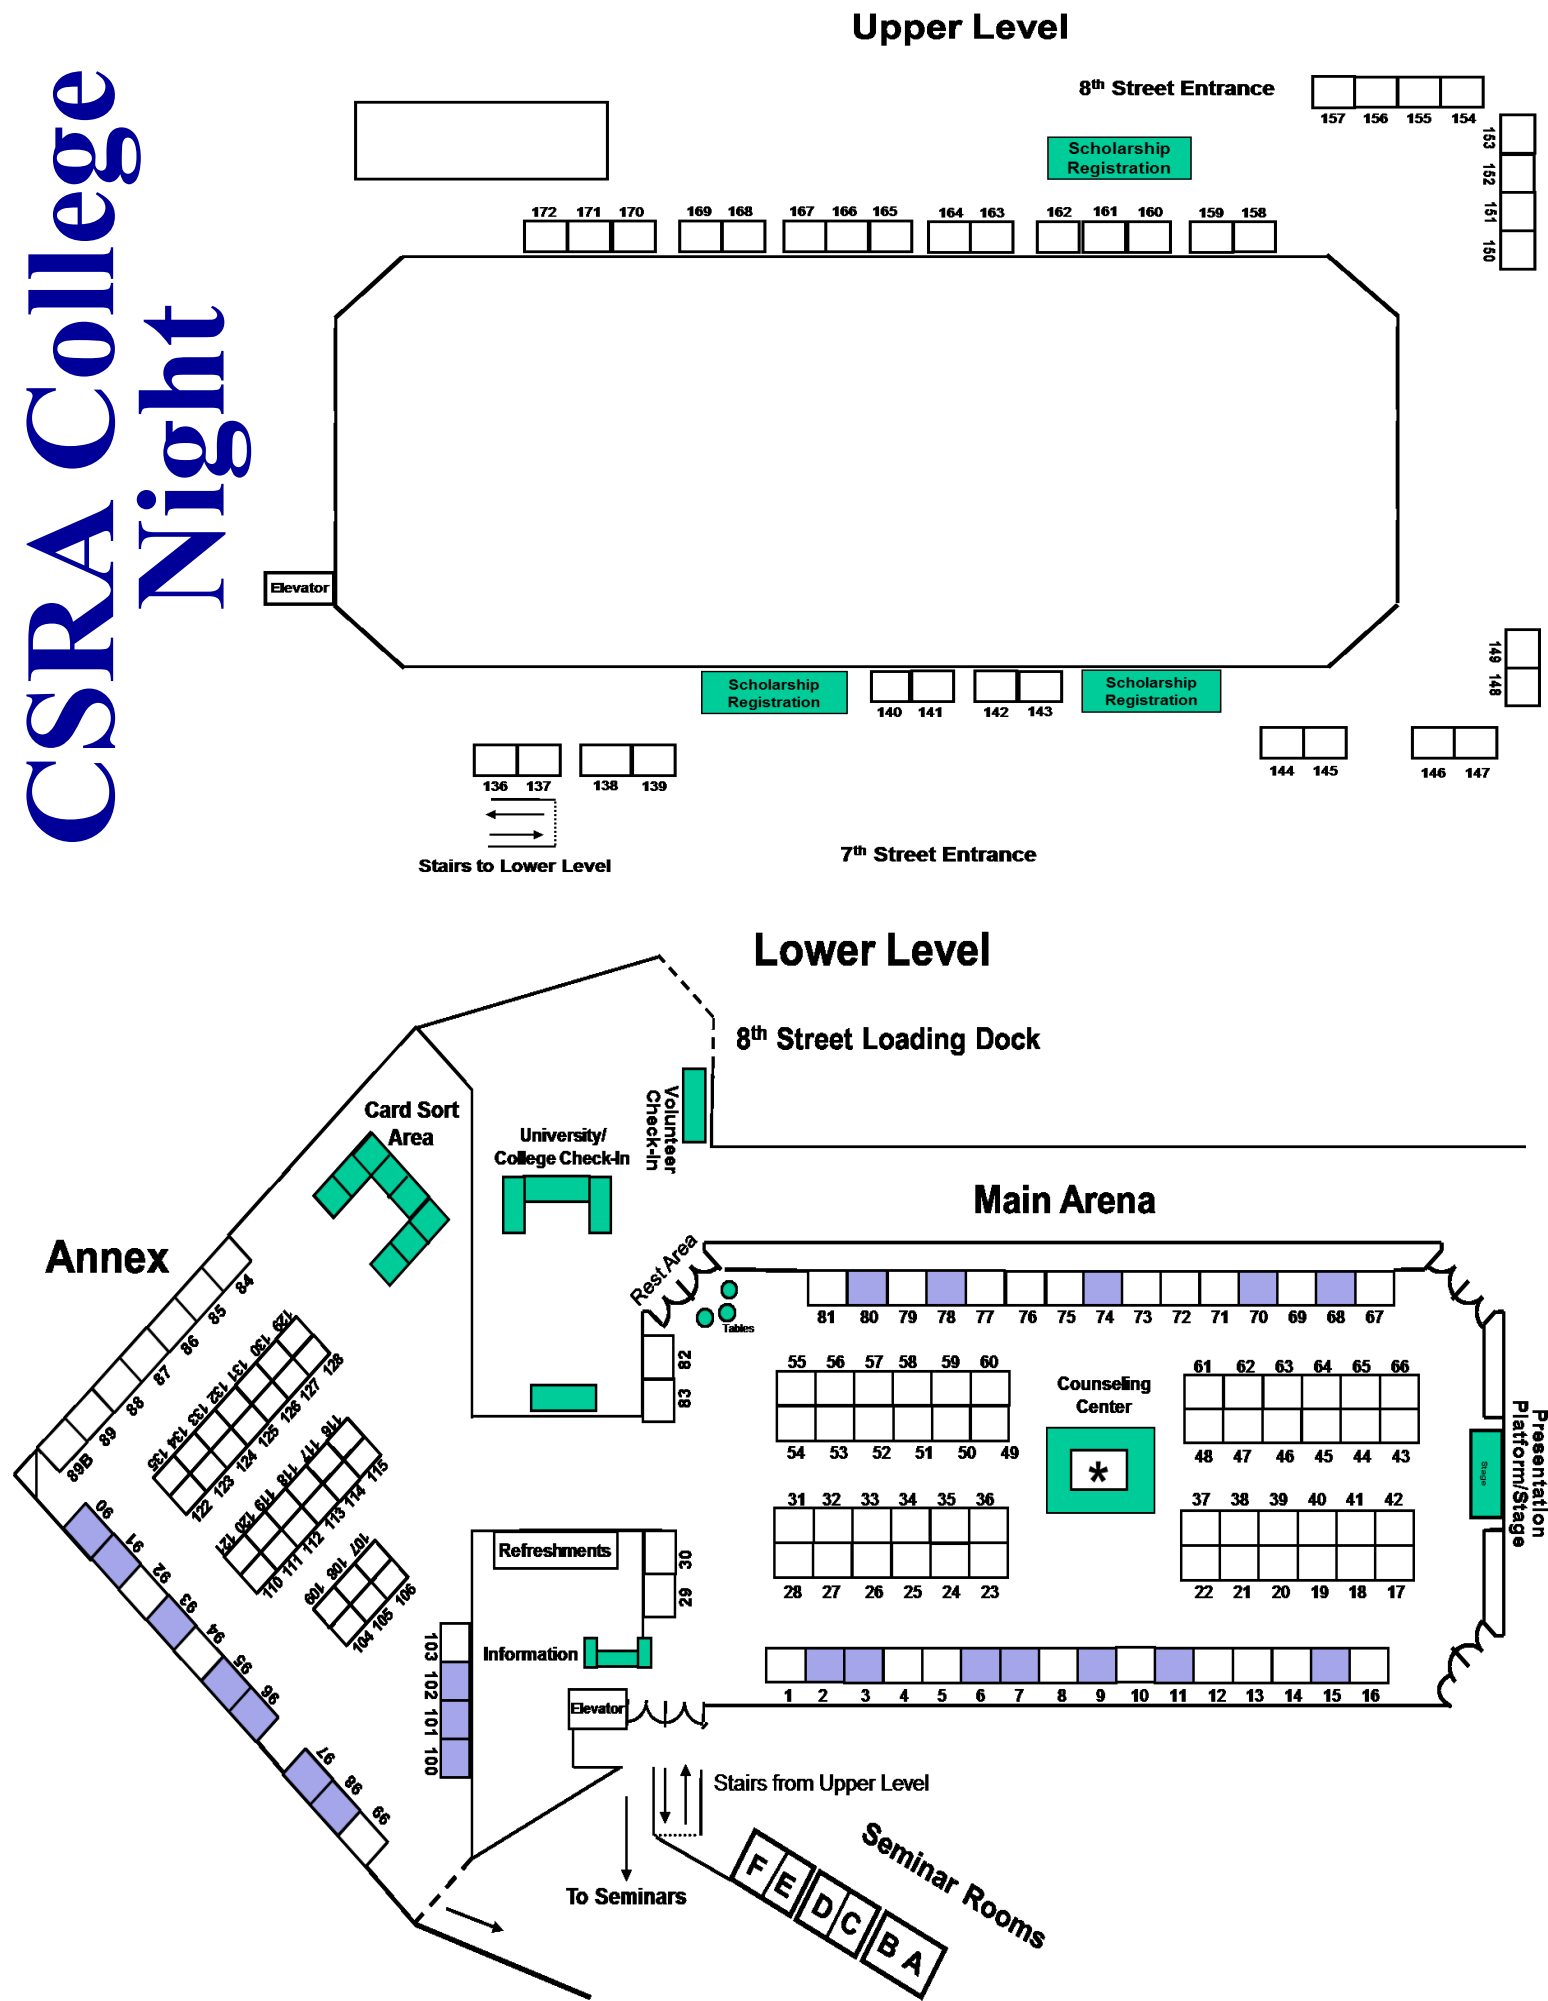

CSRA College Night

1. **Seminars**
2. **Georgia Financial Aid - 5:30 p.m., 7:00 p.m., Seminar Rooms A/B**
     Students and parents will have the opportunity to learn about the financial aid process which includes HOPE Scholarships, Georgia state-funded and federal financial aid.
   - **South Carolina Financial Aid - 5:30 p.m., 7:00 p.m., Seminar Room C**
     Students and parents will have the opportunity to learn about the financial aid process which includes information on LIFE Scholarships, South Carolina state-funded and federal financial aid.
   - **College Success - Time Management - 5:30 p.m., 7:00 p.m., Seminar Room D**
     Do you often put things off until later or feel rushed most of the time? Are you often late or do you miss important engagements? If so, this seminar is for you. Come and learn how to improve your time management skills, develop goals, create a schedule, and avoid procrastination.
   - **College Admissions - 5:30 p.m., 7:00 p.m., Seminar Room E**
     This session will cover general admissions requirements for institutions in the University System of Georgia, as well as requirements for some selective, private and out-of-state institutions.
   - **Writing Effective Essays - 5:30 p.m., 7:00 p.m., Seminar Room F**
     This session will discuss methods students can use to write effective college scholarship essays. Participants will receive an insider's view on what colleges and scholarship committees look for in a college essay and review sample college essays from recent applicants.
3. **Career Exploration Area**
4. *Come visit the Career Exploration Area where students can discover their options after college. Students will be able to participate in a quick "card sort" interest inventory to validate their career choice.*
5. **Counseling Center**
6. *The Counseling Center provides information about the college application process from high school advisors and admissions professionals.*

CSRA College Night is sponsored by the U.S. Department of Energy-Savannah River Operations Office, Savannah River Nuclear Solutions, LLC, SRP Federal Credit Union and iheart Media. In partnership with Aiken County Public Schools and Centerra-SRS.